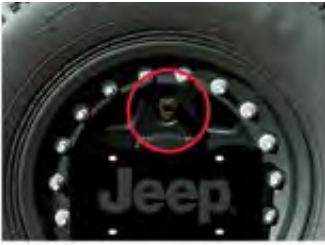

RVS-F350

Ford F350 (2008-2016)
Tailgate Handle Backup Camera

RVS-F450

Ford F450 (2008-2016)
Tailgate Handle Backup Camera

RVS-TUNDRA

Toyota Tundra (2007-2013)
Tailgate Handle Backup Camera

RVS-DODGE

Ram (2010+) Tailgate Handle
Backup Camera

RVS-T14

Tailgate Handle Backup
Camera for GMC Sierra And
Chevrolet Silverado (2007-2013)

RVS-T15

Tailgate Handle Backup
Camera for GMC Sierra And
Chevrolet Silverado (2014-2017)

RVS-T16
Backup Camera For Jeep Wrangler
(2007-2017)