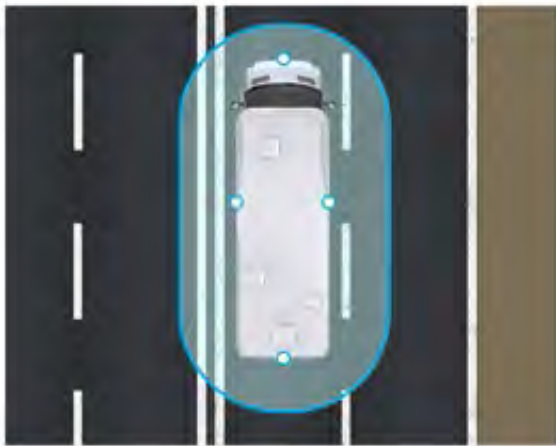

REGULAR BIRD'S EYE VIEW SYSTEM