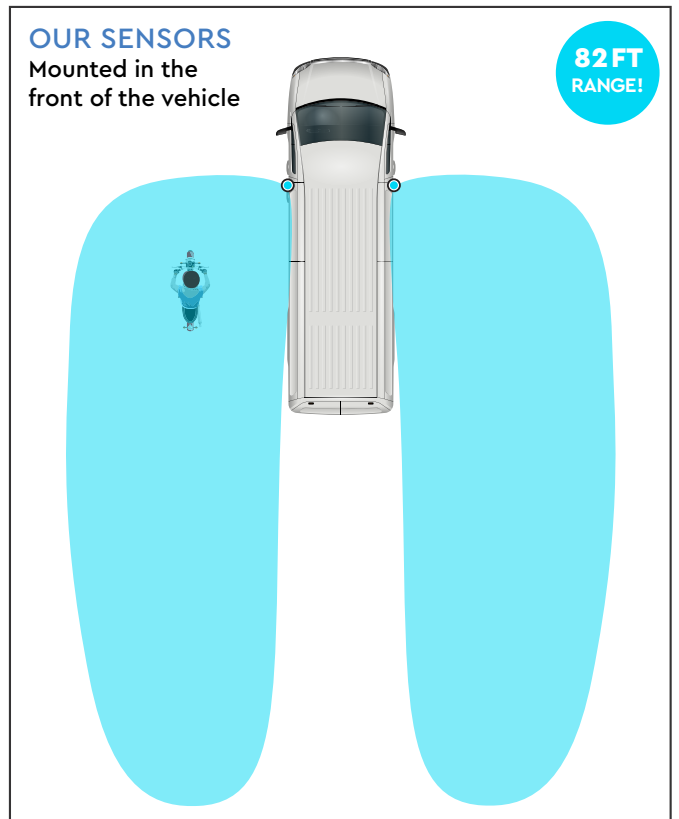

RVS-128 Advanced Blind Spot Sensor System

- Microwave Sensor Technology
- Long Detection Range - Up to 82ft
- Easy Sensor Installation - Surface Mounted
- Visual Alerts Mount in A-Pillar
- Waterproof Sensors - Mount Outside the Vehicle