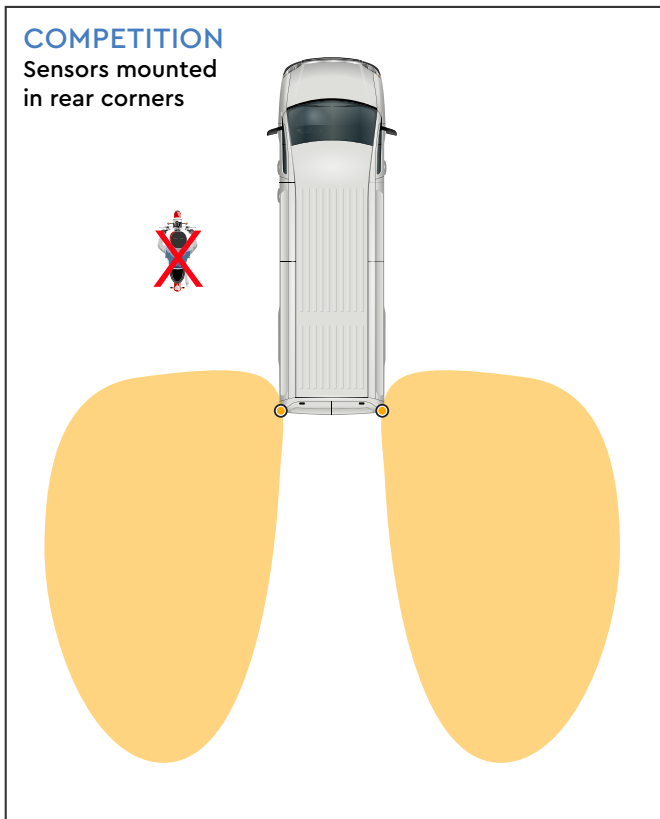

RVS-128 Advanced Blind Spot Sensor System

- Microwave Sensor Technology
- Long Detection Range - Up to 82ft
- Easy Sensor Installation - Surface Mounted
- Visual Alerts Mount in A-Pillar
- Waterproof Sensors - Mount Outside the Vehicle