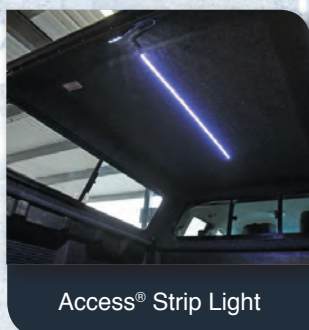

Clothes Hanger

Access® Strip Light