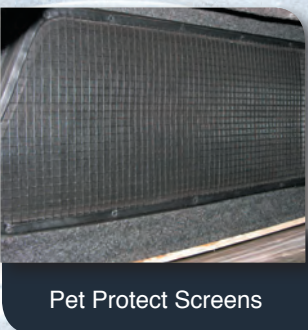

CAP OPTIONS

Window (Tinted Glass Windows)

Vented Side Window

Painted Fiberglass Side Doors

12V LED Interior Dome Light

Painted Fiberglass Rear Door

Removable Front Window
*also available with slider

Front Sliding Window

Fiberglass Tool Box
*shown with optional shelf

Yakima Jetstream

Yakima Round Bar

LED Battery Dome Light

Interior Fabric Headliner

Pet Protect Screens

Clothes Hanger

Fishing Rod Holders

Cargo Net

Lockable Security Box

Access® Strip Light

Keyless Entry

Magnum Truck Package

LID OPTIONS

Yakima Jetstream

Yakima Round Bar