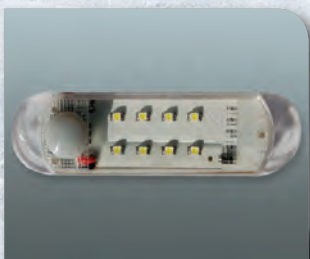

12V LED Interior Dome Light

Remote Keyless Entry

Cargo Net

Interior Fabric Headliner

LED Battery Dome Light

Access® Strip Light

Fishing Rod Holders

RANCH FIBERGLASS NOW OFFERS