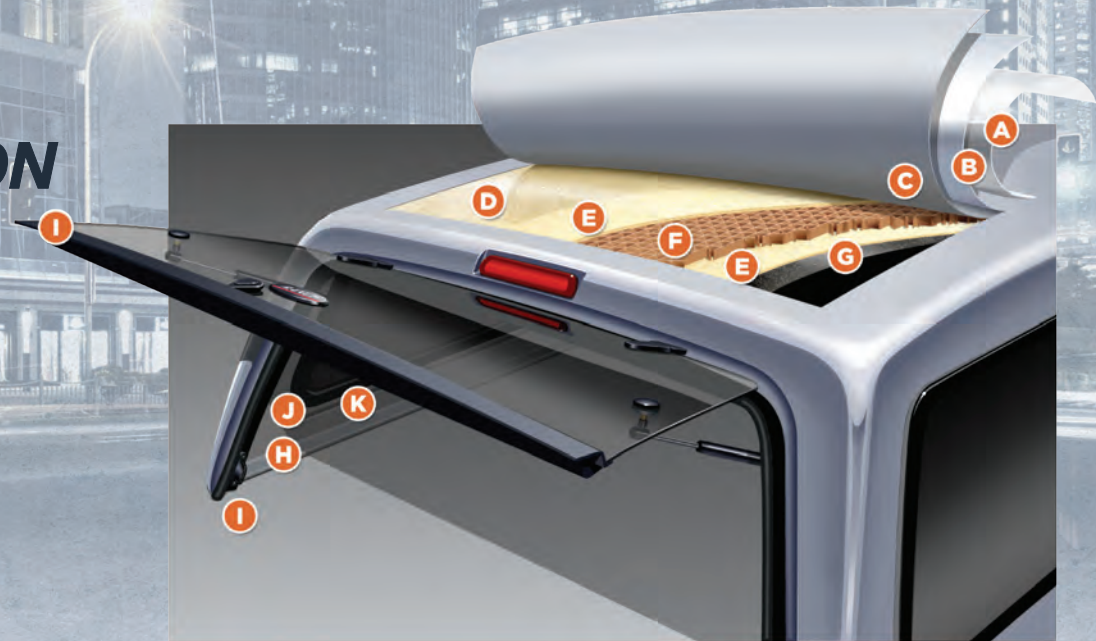

RANCH

TRUCK CAPS & LIDS

BIG ENOUGH TO COMPETE, SMALL ENOUGH TO CARE!

RANCHFIBERGLASS.COM

ECHO™ VALUE CAB-HI

THE VALUE CAP WITH YOUR NEEDS IN MIND.

If you are looking for a basic cap that looks great then the Ranch Echo is the perfect fit for you. Designed to help secure and seal your truck bed the Ranch Echo is... the value cap with your needs in mind.

ICON TM PREMIUM CAB-HI

IF YOU'RE LOOKING FOR THE TOP OF THE LINE... YOUR SEARCH IS OVER.

The Ranch Icon brings your truck an SUV look with clean lines and sleek styling. Featuring recessed bonded "frameless" side windows and doors, this unit is sure to turn a few heads!

OPTIONAL FEATURES

- Removable Front Picture or Sliding Window
- Windows (Tinted Glass Windows)
- Single Bay Side Windows
- Sliding Windows (Vented Side Windows)
- Painted Fiberglass Side Doors
- Fiberglass Tool Boxes
- Pet Protect Screens
- Painted Fiberglass Rear Door
- Roof Rack Systems
- Interior Fabric Headliner
- Lockable Interior Security Box
- Interior Clothes Hanger
- Interior Fishing Rod Holder
- Cargo Net
- 12V LED Dome Light / Battery LED Dome Light
- Access® Strip Light

CAP CONSTRUCTION

It seems most of our customers are investing in a truck cap or lid because they are looking to enhance the **STYLE** of their truck, improve the **SEAL**, or add **SECURITY**.

With our focus on **Style, Seal, and Security** combined with a solid structure, you'll see why Ranch is the perfect fit for you.