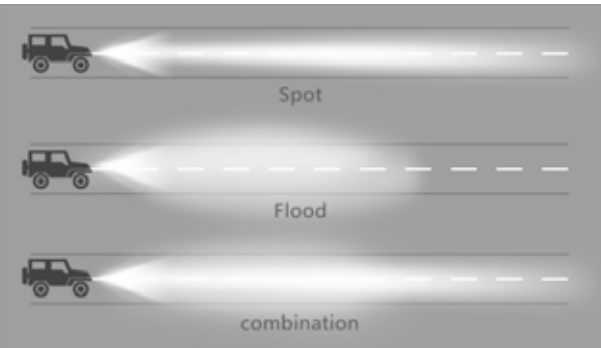

ILLUMINATION
Work Light

Features

- Die-cast zinc housing
- Impact resistant polycarbonate front shield
- IP68 rating
- Tested to US MIL810-STD standard
- Waterproof Deutsch connector
- Comes with wiring harness and switch
- Comes with mounting bracket and stainless steel hardware
- Available in spot, flood and driving beam patterns
- Corrosion resistant stainless steel screws
- Waterproof & Anti-Fog Military Breather
- **2 Year Warranty**

Over 100° Angle of rotation

Available Models						
Part #	Vdc	Amps	# LEDs	Beam Pattern	Lumens	
93210	12-24	0.8	4	Spot	1430	
93310	12-24	0.8	4	Flood	1430	
✓ 93400	12-24	1.2	6	Driving	2800	

✓ = Top Seller