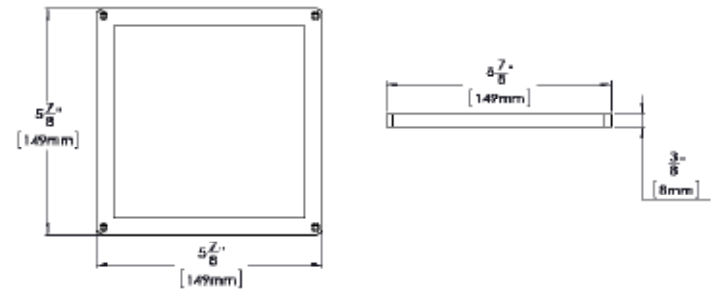

NEW!

ILLUMINATION

LED White Panel

Features

- LED flat panel light, ideal for mobile interior lighting applications
- Also useful in recreational applications, mobile homes, tent trailers etc.
- High lumen with low current draw for extended use
- Constructed with extremely durable materials for long use
- Indoor use only / not waterproof
- Easy to mount, install and wire into vehicles
- Temperature range: -20°C to 80°C
- **1 Year Warranty**

Dimensions

Part #	Vdc	Lumens	Power Consumption	Mounting	Dimension
93780	10-16	550	7W	Surface	6" x 6" x .25"

ILLUMINATION

Linear White Light

93792
pictured with 98092 brackets (sold separately)