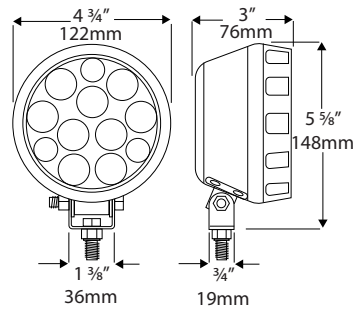

Dimensions

Part #	Housing Color	Vdc	Amps	Mounting	Technology	Feature	Light Output
Radio Ray Series							
✓ 2000	White	12	5.5	PM	Halogen	Wireless Remote	225Kcd
2051	Black	12	5.5	PM	Halogen	Wireless Remote	225Kcd
✓ 2020	White	12	5.5	PM	Halogen	Dash Mount Remote	225Kcd
✓ 2021	Black	12	5.5	PM	Halogen	Dash Mount Remote	225Kcd
20004-GO	White	12	2.8	PM	LED	Wireless Remote	320Kcd
20514	Black	12	2.8	PM	LED	Wireless Remote	320Kcd
20074-GO	White	12	2.8	PM	LED	Wireless Dash Mount & Wireless Remote	320Kcd
20574	Black	12	2.8	PM	LED	Wireless Dash Mount & Wireless Remote	320Kcd
Stryker Series							
✓ 3000	White	12	5.5	PM	Halogen	Wireless Remote	200Kcd
3051	Black	12	5.5	PM	Halogen	Wireless Remote	200Kcd
✓ 3067	White	12	5.5	PM	Halogen	Dash Mount & Wireless Remote	200Kcd
3049	Black	12	5.5	PM	Halogen	Dash Mount & Wireless Remote	200Kcd

✓ = Top Seller | PM = Permanent Mount

Available Models						
Part #	Color	Vdc	Amps	Lumens (Full/Dim)	Lifetime	
✓ 93600	Amber	12	0.45	360 / 96	50,000 hours	
93601	Blue	12	0.45	360 / 96	50,000 hours	
✓ 93602	Clear	12	0.45	360 / 96	50,000 hours	
93605	Red	12	0.45	360 / 96	50,000 hours	

✓ = Top Seller