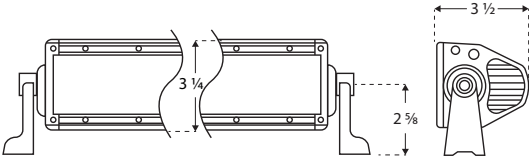

Dimensions

Available Models						
Part #	Vdc	Amps	# LEDs	Beam Pattern	Lumens	Length
93220	12-24	1.2	8	Spot	1736	4"
93320	12-24	12.	8	Flood	1736	4"
93230	12-24	1.8	12	Spot	2604	6"
93330	12-24	1.8	12	Flood	2604	6"
✓ 93530	12-24	1.8	12	Combo	2604	6"
✓ 93540	12-24	3.0	20	Combo	4340	10"

✓ = Top Seller