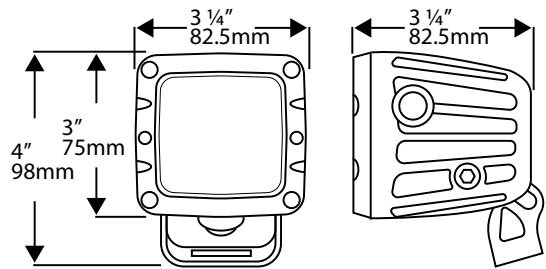

**Over 100° Angle of rotation**

Available Models						
Part #	Vdc	Amps	# LEDs	Beam Pattern	Lumens	
93210	12-24	0.8	4	Spot	1430	
93310	12-24	0.8	4	Flood	1430	
✓ 93400	12-24	1.2	6	Driving	2800	

✓ = Top Seller

93210 & 93310

93400

**Dimensions**

**ILLUMINATION**  
**Linear Work Light**

Length 4"  
93220 & 93320

Length 10"  
93240, 93340  
& 93540

**Features**

- 12Vdc - 24Vdc models available
- Extruded aluminum housing, impact resistant polycarbonate front shield
- IP68 rating
- Tested to US MIL810-STD standard
- Waterproof Deutsch connector
- Wiring harness with switch and relay
- Comes with mounting bracket and stainless steel hardware
- Available in spot, flood and combo beam patterns
- Corrosion resistant stainless steel screw
- **2 Year Warranty**

### Dimensions

Part #	Vdc	Lumens	Power Consumption	Mounting	Dimension
93780	10-16	550	7W	Surface	6" x 6" x .25"