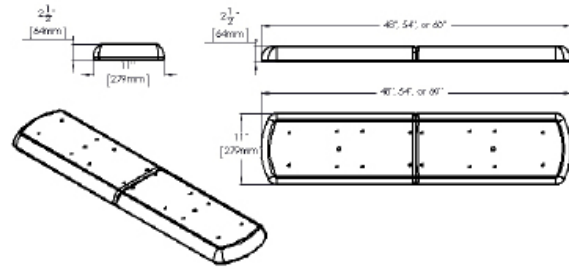

LIGHTBARS

Features

- SAE J845 (2013) Class 1, CA13, CE, and R10
- Upgraded optics to improve brightness and visibility
- 48 flash patterns
- Other configurations available (call factory)
- Aluminum chassis, polycarbonate base and lens
- Range of strap mounting accessory kits
- Standard nine conductor wiring harness
- **3 Year Warranty**
- Dimensions: 48"L x 2.5"H x 11"W
54"L x 2.5"H x 11"W
60"L x 2.5"H x 11"W

Dimensions

Available Colors

(Other mounting kits available)

Lightbar Mounting Kits			
Part #	Car Models		
98022	Ford Escape/Explore '12-'17		
98054	Headache Rack		
98053	Ford Truck 1/2T '04-'09		
98054	Dodge Truck 1/2T-1T '02-'09	GM Truck 1/2T-1T 99-'09'	
98055	Ford Truck 3/4T-1T '99-'09		
98056	Ford Crown Victoria '98-'12		
98057	Ford Truck 1/2T Crew Cab '97		
98058	Ford Truck 1/2T '10-'14		
98059	Ford Super Duty Truck '10-'14		
98060	GM Truck 1/2T '10-'14		
98061	Dodge Charger '07-'10		
98062	Dodge Charger '11-'14	Ford PPV/SUV '12-'14	Chevy Caprice '12-'14
98063	Roof Rack with Nylon Feet		
98074	GM Truck 1/2T 2017		
98081	Roof Rack with Nylon Feet		

LIGHTBARS

48" Bars

	Part #	Vdc	Amps	LEDs	WL	AL	STT
	26040	12-24	7.2	16	-	-	-
	26041	12-24	10.8	16	✓	✓	-

54" Bars

	Part #	Vdc	Amps	LEDs	WL	AL	STT
	26050	12-24	7.2	16	-	-	-
	26051	12-24	11	16	✓	✓	✓
	26052	12-24	6.5	10	✓	-	✓